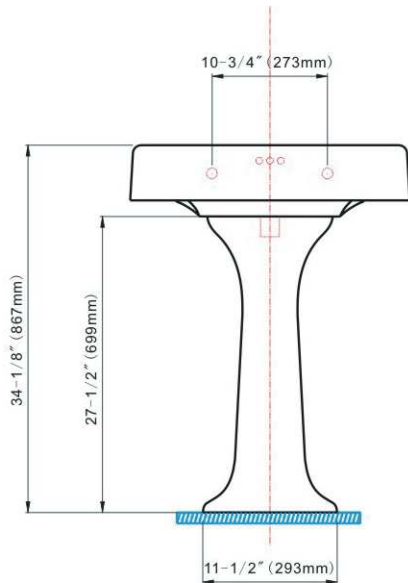

## Liberty Pedestal Lavatory 12"

St. Thomas Creations	
Item number	Lavatory 5020.122 **/Pedestal 5020.331. **
Material	Vitreous China
Date	1/20/2010