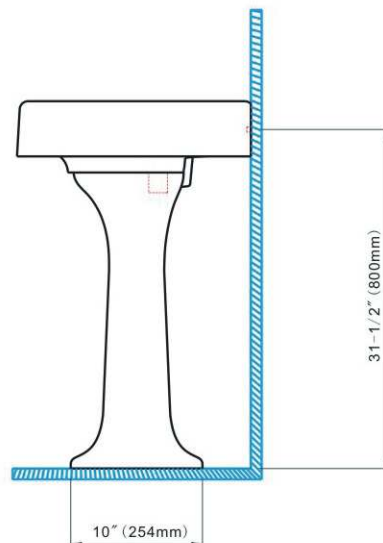

## Liberty Pedestal Lavatory 12"

St. Thomas Creations	
Item number	Lavatory 5020.122 **/Pedestal 5020.331. **
Material	Vitreous China
Date	1/20/2010