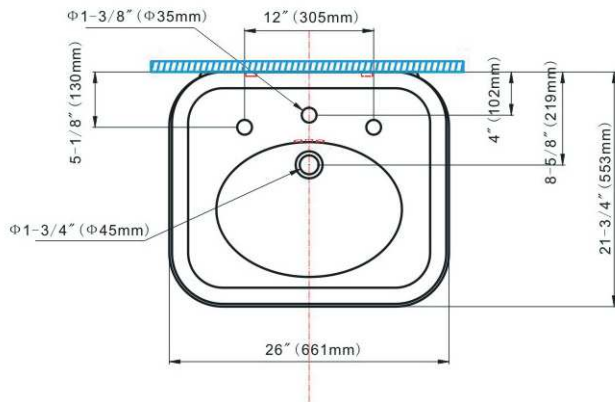

## Liberty Pedestal Lavatory 12"

St. Thomas Creations	
Item number	Lavatory 5020.122 **/Pedestal 5020.331. **
Material	Vitreous China
Date	1/20/2010